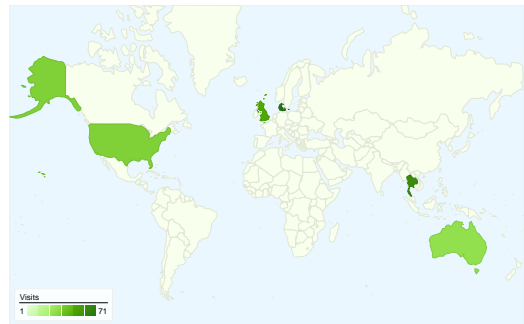

Visitors
349

Map Overlay

Traffic Sources Overview

- **Search Engines**
220.00 (50.23%)
- **Referring Sites**
118.00 (26.94%)
- **Direct Traffic**
100.00 (22.83%)

Content Overview

Pages	Pageviews	% Pageviews
/	450	38.04%
/faciliteter.html	224	18.93%
/beliggenhed.html	222	18.77%
/index.html	115	9.72%
/booking.html	111	9.38%

349 people visited this site

438 Visits

349 Absolute Unique Visitors

1,183 Pageviews

2.70 Average Pageviews

00:02:23 Time on Site

40.41% Bounce Rate

73.74% New Visits

All traffic sources sent a total of 438 visits

-  22.83% Direct Traffic
-  26.94% Referring Sites
-  50.23% Search Engines

- Search Engines
220.00 (50.23%)
- Referring Sites
118.00 (26.94%)
- Direct Traffic
100.00 (22.83%)

438 visits came from 46 countries/territories

Site Usage

Country/Territory	Visits	Pages/Visit	Avg. Time on Site	% New Visits	Bounce Rate
Denmark	71	2.51	00:01:42	50.70%	49.30%
Thailand	61	2.05	00:01:32	78.69%	54.10%
United Kingdom	49	2.94	00:02:41	77.55%	44.90%
United States	35	2.23	00:01:41	65.71%	48.57%
Australia	30	3.97	00:05:04	86.67%	10.00%
Germany	23	2.83	00:03:45	73.91%	21.74%
Hungary	16	2.00	00:00:41	68.75%	56.25%
Singapore	16	3.12	00:02:03	93.75%	31.25%
France	15	3.80	00:04:43	66.67%	26.67%