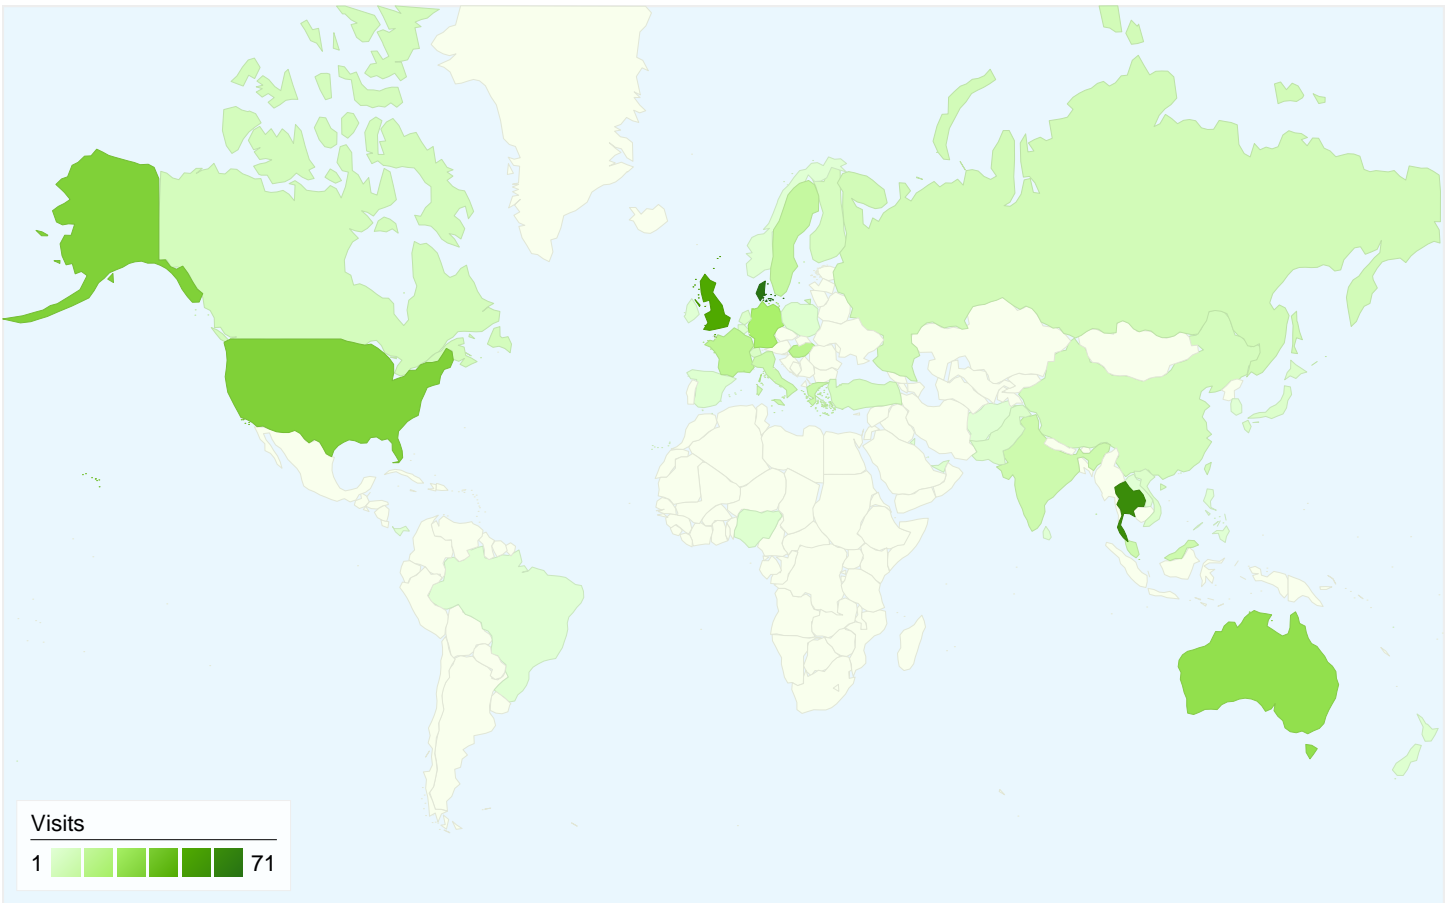

Visitors
349

Map Overlay

Traffic Sources Overview

- **Search Engines**
220.00 (50.23%)
- **Referring Sites**
118.00 (26.94%)
- **Direct Traffic**
100.00 (22.83%)

Content Overview

Pages	Pageviews	% Pageviews
/	450	38.04%
/faciliteter.html	224	18.93%
/beliggenhed.html	222	18.77%
/index.html	115	9.72%
/booking.html	111	9.38%

349 people visited this site

438 Visits

349 Absolute Unique Visitors

1,183 Pageviews

2.70 Average Pageviews

00:02:23 Time on Site

40.41% Bounce Rate

73.74% New Visits

All traffic sources sent a total of 438 visits

-  22.83% Direct Traffic
-  26.94% Referring Sites
-  50.23% Search Engines

- Search Engines
220.00 (50.23%)
- Referring Sites
118.00 (26.94%)
- Direct Traffic
100.00 (22.83%)

438 visits came from 46 countries/territories

Site Usage

Country/Territory	Visits	Pages/Visit	Avg. Time on Site	% New Visits	Bounce Rate
Denmark	71	2.51	00:01:42	50.70%	49.30%
Thailand	61	2.05	00:01:32	78.69%	54.10%
United Kingdom	49	2.94	00:02:41	77.55%	44.90%
United States	35	2.23	00:01:41	65.71%	48.57%
Australia	30	3.97	00:05:04	86.67%	10.00%
Germany	23	2.83	00:03:45	73.91%	21.74%
Hungary	16	2.00	00:00:41	68.75%	56.25%
Singapore	16	3.12	00:02:03	93.75%	31.25%
France	15	3.80	00:04:43	66.67%	26.67%